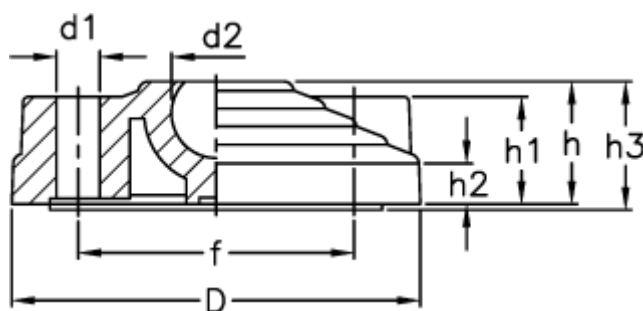

Data Sheet

Article number: 2310301832

Description: E+G With no-slip disc
LV.F-80-24-AS

Measures

D = 80

Max load (N) = 18000

d1 = 8.5

d2 = 24

f = 54

h = 24

h1 = 21

h2 = 9

h3 = 27